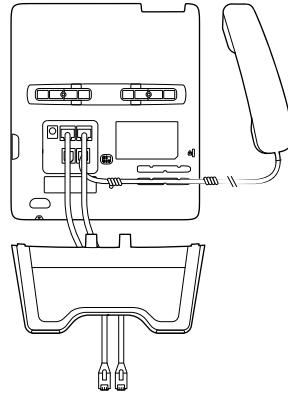

CABLE ROUTING