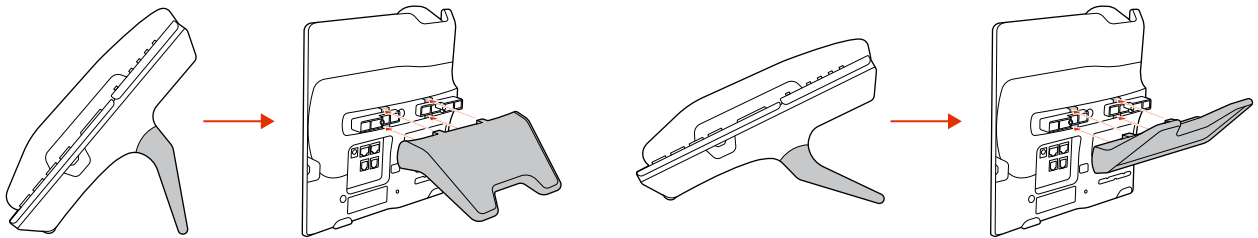

DESK STAND

poly.com/setup/edge-e

© 2022 Poly. All trademarks are the property of their respective owners.

Recyclable where facilities exist

3725-47483-001A 08.22