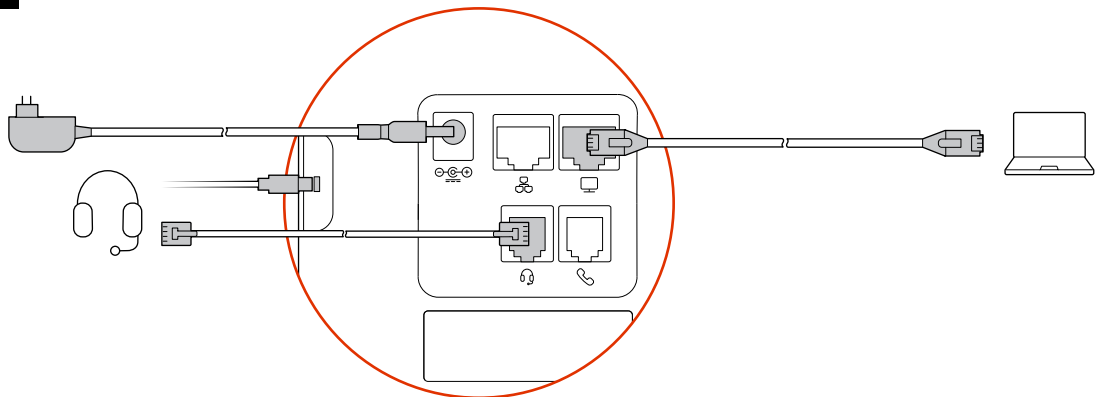

Poly Edge E300 Series

Handset

Stand

Handset Cord

Ethernet Network Cable 1.5 m (5 ft)

AC Power Adapter (Optional)

REQUIRED CABLING

OPTIONAL CABLING