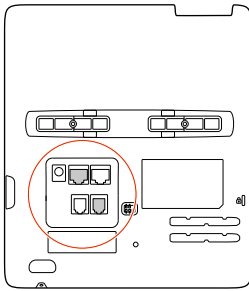

Poly Edge E300 Series

Handset

Stand

Handset Cord

Ethernet Network Cable 1.5 m (5 ft)

AC Power Adapter (Optional)

REQUIRED CABLING

OPTIONAL CABLING