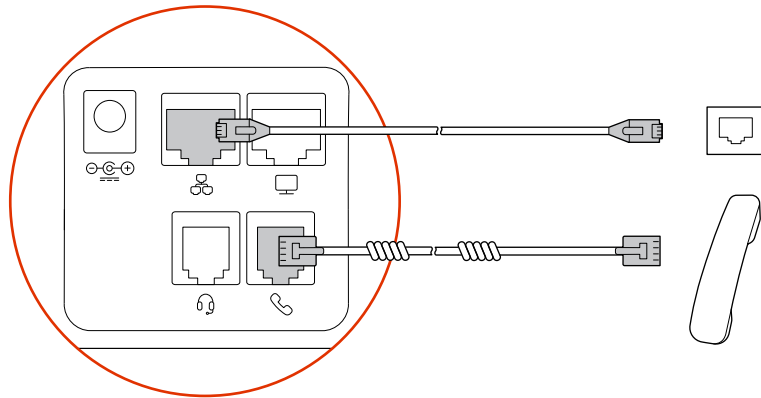

Poly Edge E300 Series

Handset

Stand

Handset Cord

Ethernet Network Cable 1.5 m (5 ft)

AC Power Adapter (Optional)

REQUIRED CABLING

OPTIONAL CABLING